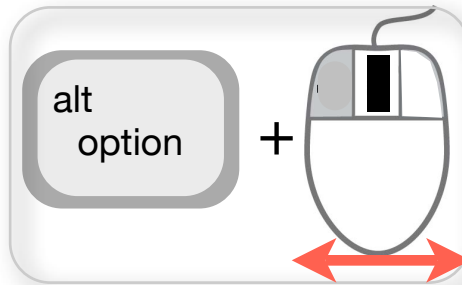

Flying:

Use the Page up key to ascend, and the Page down key to descend.

**Mac users may have to use FN+PG up/PG down.

Looking around:

Camera:

Hold down Alt (or Option on a mac) on your keyboard and left click to move your camera.

Tip: Make sure you are clicking on an object, not the sky.

Rotate:

While holding down Alt (or Option on a mac) and left clicking, slowly move your mouse left and right to rotate your camera 360°.

Zooming: