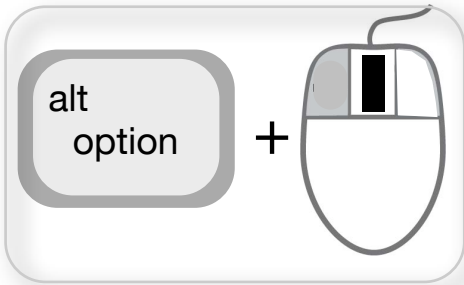

Getting around:

Walking:

Use your keyboard arrow keys.

Movement/Flying Controls:

These controls will help you move around in Second Life. To use, simply click on the arrows.

They are located under View>Movement Controls.

Flying:

Use the Page up key to ascend, and the Page down key to descend.

**Mac users may have to use FN+PG up/PG down.

Looking around:

Camera:

Hold down Alt (or Option on a mac) on your keyboard and left click to move your camera.

Tip: Make sure you are clicking on an object, not the sky.

Rotate:

While holding down Alt (or Option on a mac) and left clicking, slowly move your mouse left and right to rotate your camera 360°.

Zooming: