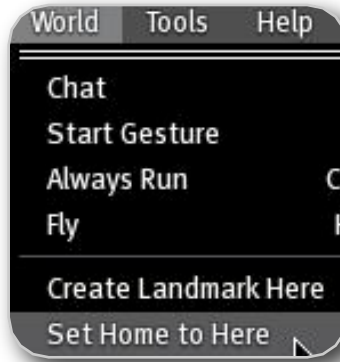

Private Chat:

To speak with someone privately, send an Instant Message. Right click on the person, then choose Send IM from the pie menu.

Teleporting:

Teleporting:

Another way to travel! When you teleport in SL you immediately move from one location to another.

Map:

Clicking the Map button at the bottom of your screen will open the World Map. You can search for a location, highlight it, then choose teleport to go to that region.

Environment Settings:

Environment Settings:

If you find yourself in the dark, you can force the sun to a different time of day.

Go to: World>Environment Settings>

Set Home to Here:

Set Home:

If the land settings permit it, you can set your Home location to your current position inworld.