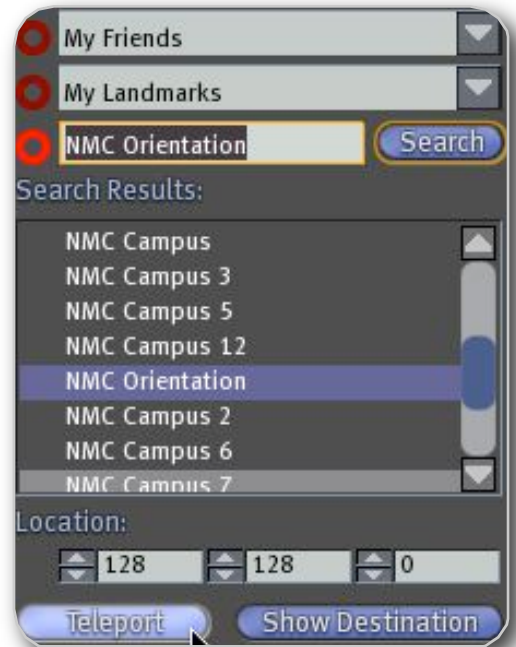

Private Chat:

To speak with someone privately, send an Instant Message. Right click on the person, then choose Send IM from the pie menu.

Teleporting:

Teleporting:

Another way to travel! When you teleport in SL you immediately move from one location to another.

Map:

Clicking the Map button at the bottom of your screen will open the World Map. You can search for a location, highlight it, then choose teleport to go to that region.

Environment Settings:

Environment Settings: