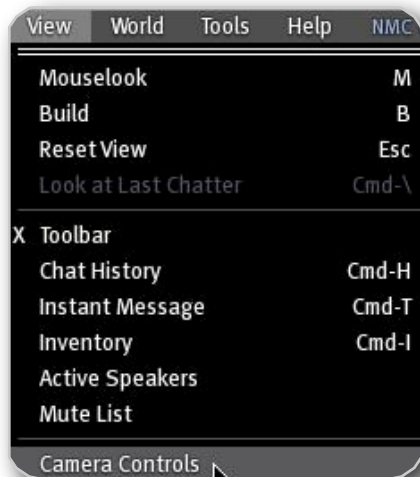

Tip: Make sure you are clicking on an object, not the sky.

Rotate:

While holding down Alt (or Option on a mac) and left clicking, slowly move your mouse left and right to rotate your camera 360°.

Zooming:

While holding down Alt (or Option on a mac) and left clicking, slowly move your mouse forward and backward to zoom in and out.

Tip: You can also use the scroll wheel on your mouse while holding down Alt to zoom in and out.

Camera Controls:

These controls will help you look around in Second Life. To use, simply click on the arrows.

They are located under View>Camera Controls.

Chatting:

Chat:

Click on the “speech bubble” icon (highlighted above) at the bottom of your screen to get to the text box (shown to the right of ‘Local Chat’).