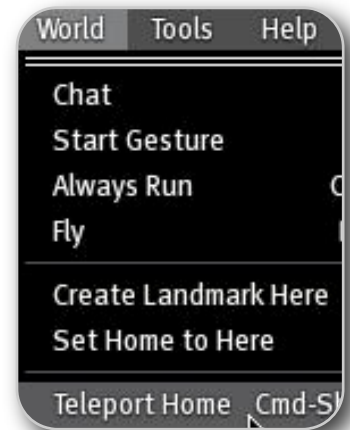

Map:

Clicking the Map button at the bottom of your screen will open the World Map. You can search for a location, highlight it, then choose teleport to go to that region.

Environment Settings:

Environment Settings:

If you find yourself in the dark, you can force the sun to a different time of day.

Go to: World>Environment Settings>

Set Home to Here:

Set Home:

If the land settings permit it, you can set your Home location to your current position inworld.

Teleport Home:

Teleport Home:

Teleports you immediately back to your Home location.

**This is useful if you find yourself in an unsavory location.