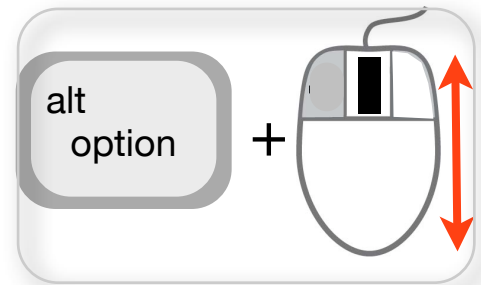

Flying:

Use the Page up key to ascend, and the Page down key to descend.

**Mac users may have to use FN+PG up/PG down.

Looking around:

Camera:

Hold down Alt (or Option on a mac) on your keyboard and left click to move your camera.

Tip: Make sure you are clicking on an object, not the sky.

Rotate:

While holding down Alt (or Option on a mac) and left clicking, slowly move your mouse left and right to rotate your camera 360°.

Zooming: